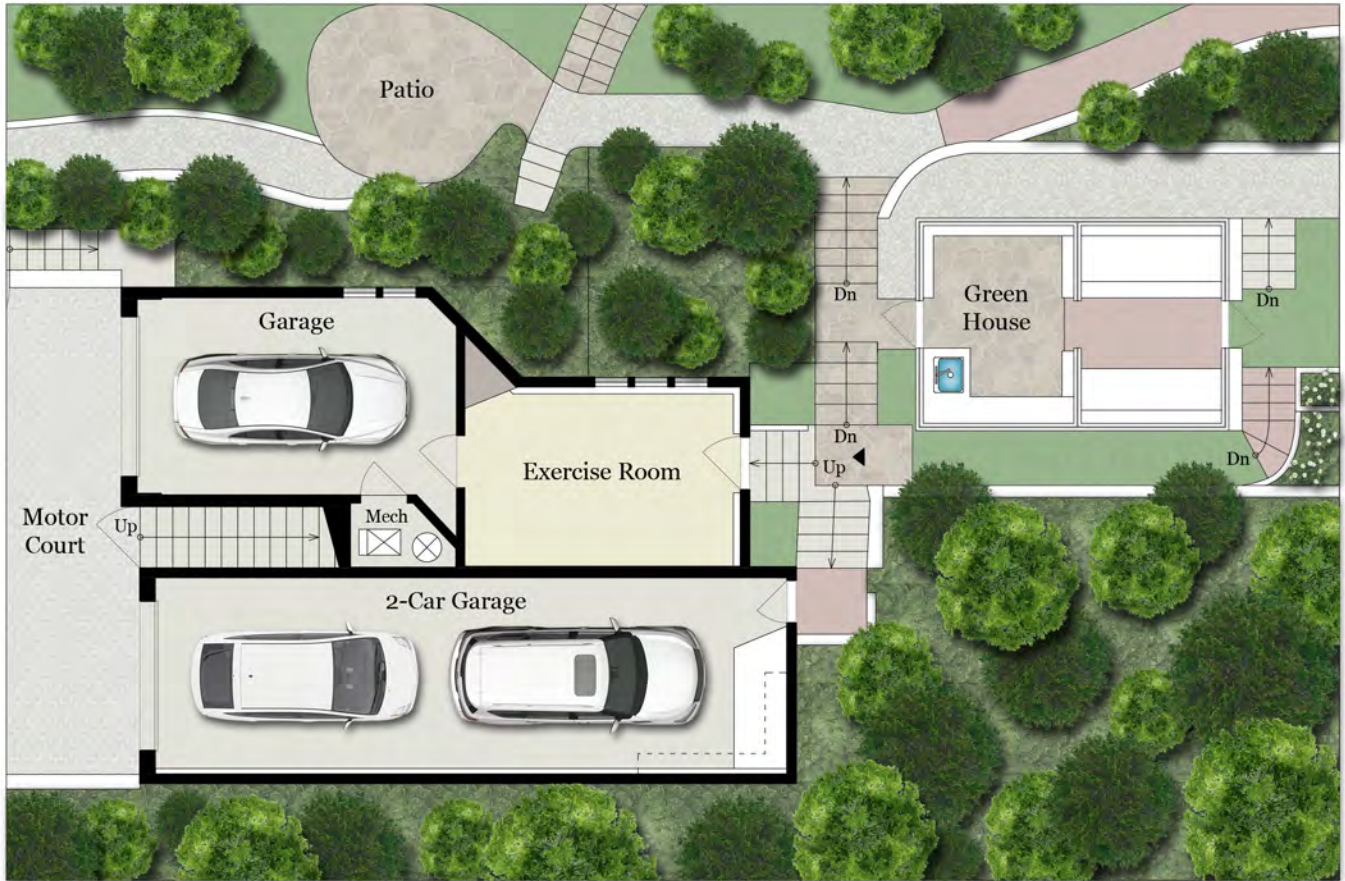

MAIN RESIDENCE
UPPER LEVEL 1

MAIN RESIDENCE
UPPER LEVEL 2

35 BELVEDERE AVENUE

BELVEDERE, CA 94920

GUEST HOUSE MAIN LEVEL

GUEST HOUSE UPPER LEVEL

Rendering by Floor Plan Visuals.
All measurements are approximate. While deemed reliable, no information on these floor plans should be relied upon without independent verification.